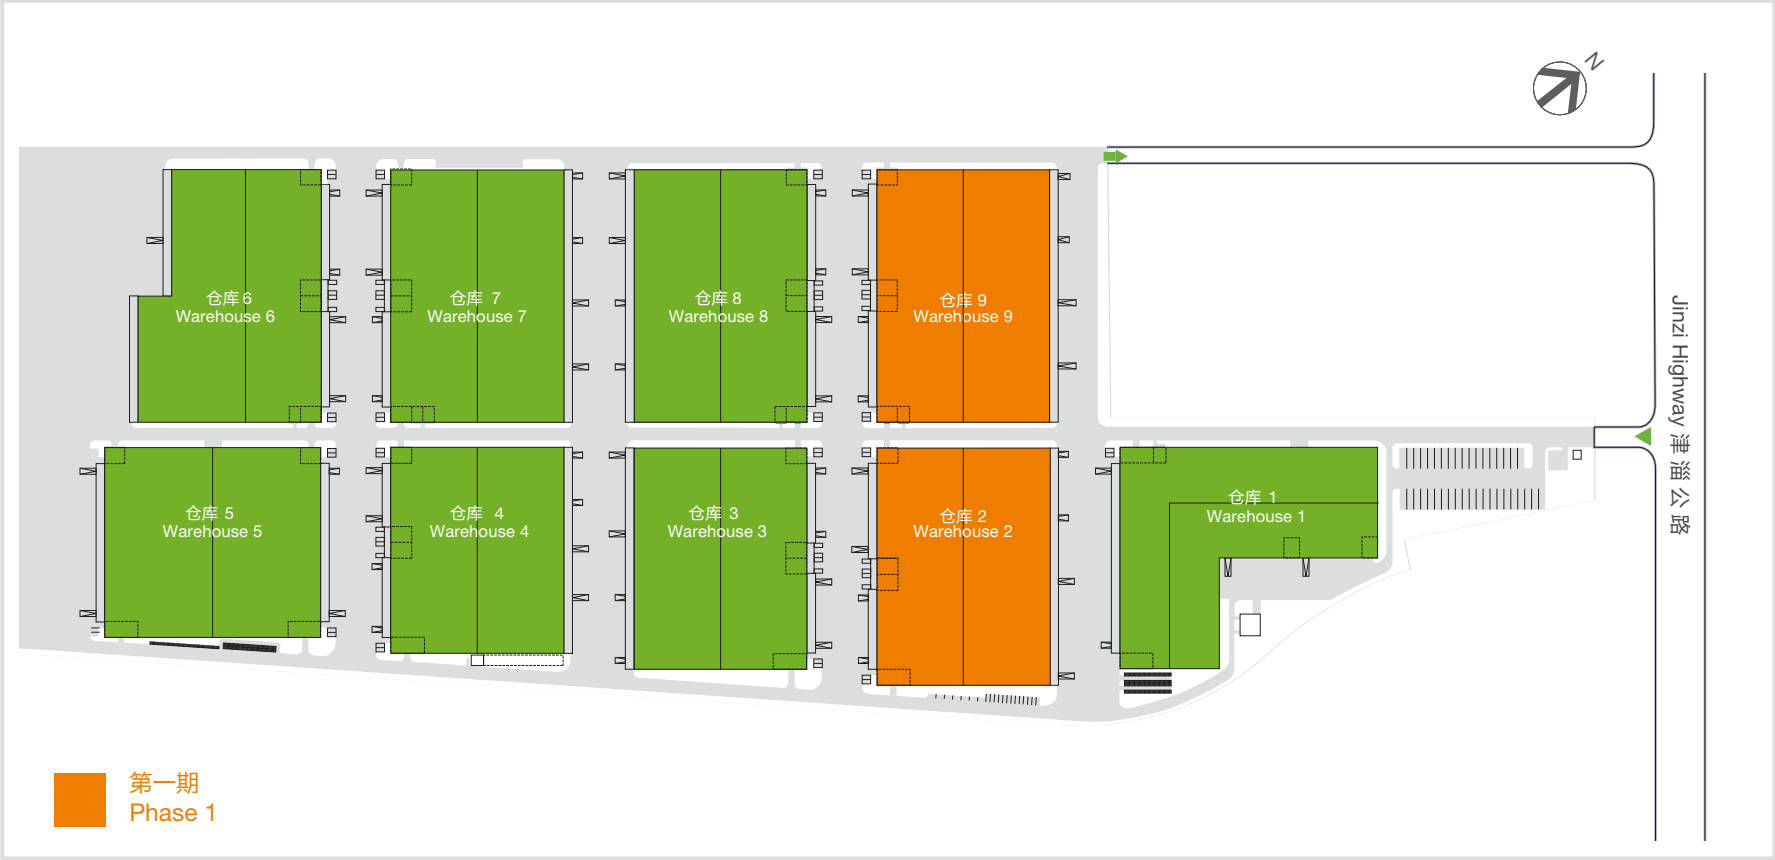

嘉民西青物流中心 Goodman Xiqing Logistics Park

+ 平面图 Floorplan

Disclaimer 免责声明
This document has been prepared by Goodman Management Consulting (Shanghai) Co., Ltd.. The information in this document is general information only and is not intended as investment or financial advice and must not be relied upon as such. Whilst every care has been taken in relation to its accuracy, no warranty of accuracy is given or implied. Images contained in this document have been used to enable the customer to visualize the development concepts only, and are not intended to definitively represent the final product. 本文件系由嘉民管理咨询(上海)有限公司出具, 其内容仅供一般参考, 并不应作为投资或财务的意见被援引、使用或依赖。嘉民已尽力注意所提供文件及资料的准确性, 但并不对该等准确性作出任何形式的承诺或保证。此外本文件所刊载之图片仅供客户了解物业开发概念之用, 并不当然为物业的最终之准确描述。